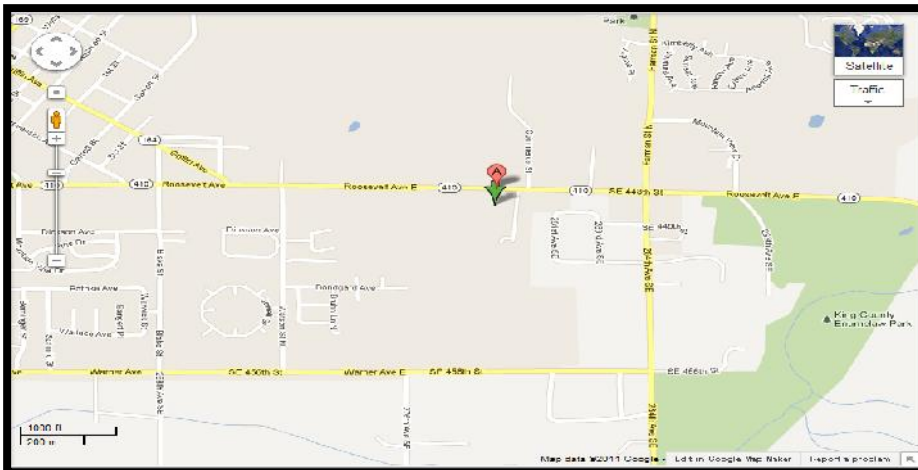

PREFERRED CAPITAL
MANAGEMENT INCORPORATED

Potential Development Site

104+ Acres
Suntop Farms Site
Enumclaw, WA

Two Proposed
Multi-Family Projects

Site Plan Complete
Parcel ID: Multiple
79136

Site is located at the base of Mount Rainier in beautiful Enumclaw, WA. Located near a local golf course, Expo Center, and down town Enumclaw, makes this a prime candidate for development.