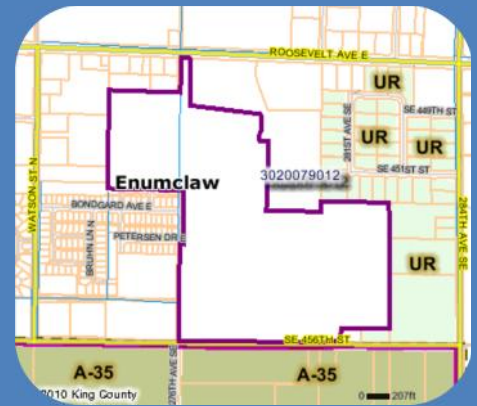

PREFERRED CAPITAL
MANAGEMENT INCORPORATED

Potential Development Site

104+ Acres
Suntop Farms Site
Enumclaw, WA

Two Proposed
Multi-Family Projects

Site Plan Complete
Parcel ID: Multiple
79136

Site is located at the base of Mount Rainier in beautiful Enumclaw, WA. Located near a local golf course, Expo Center, and down town Enumclaw, makes this a prime candidate for development.